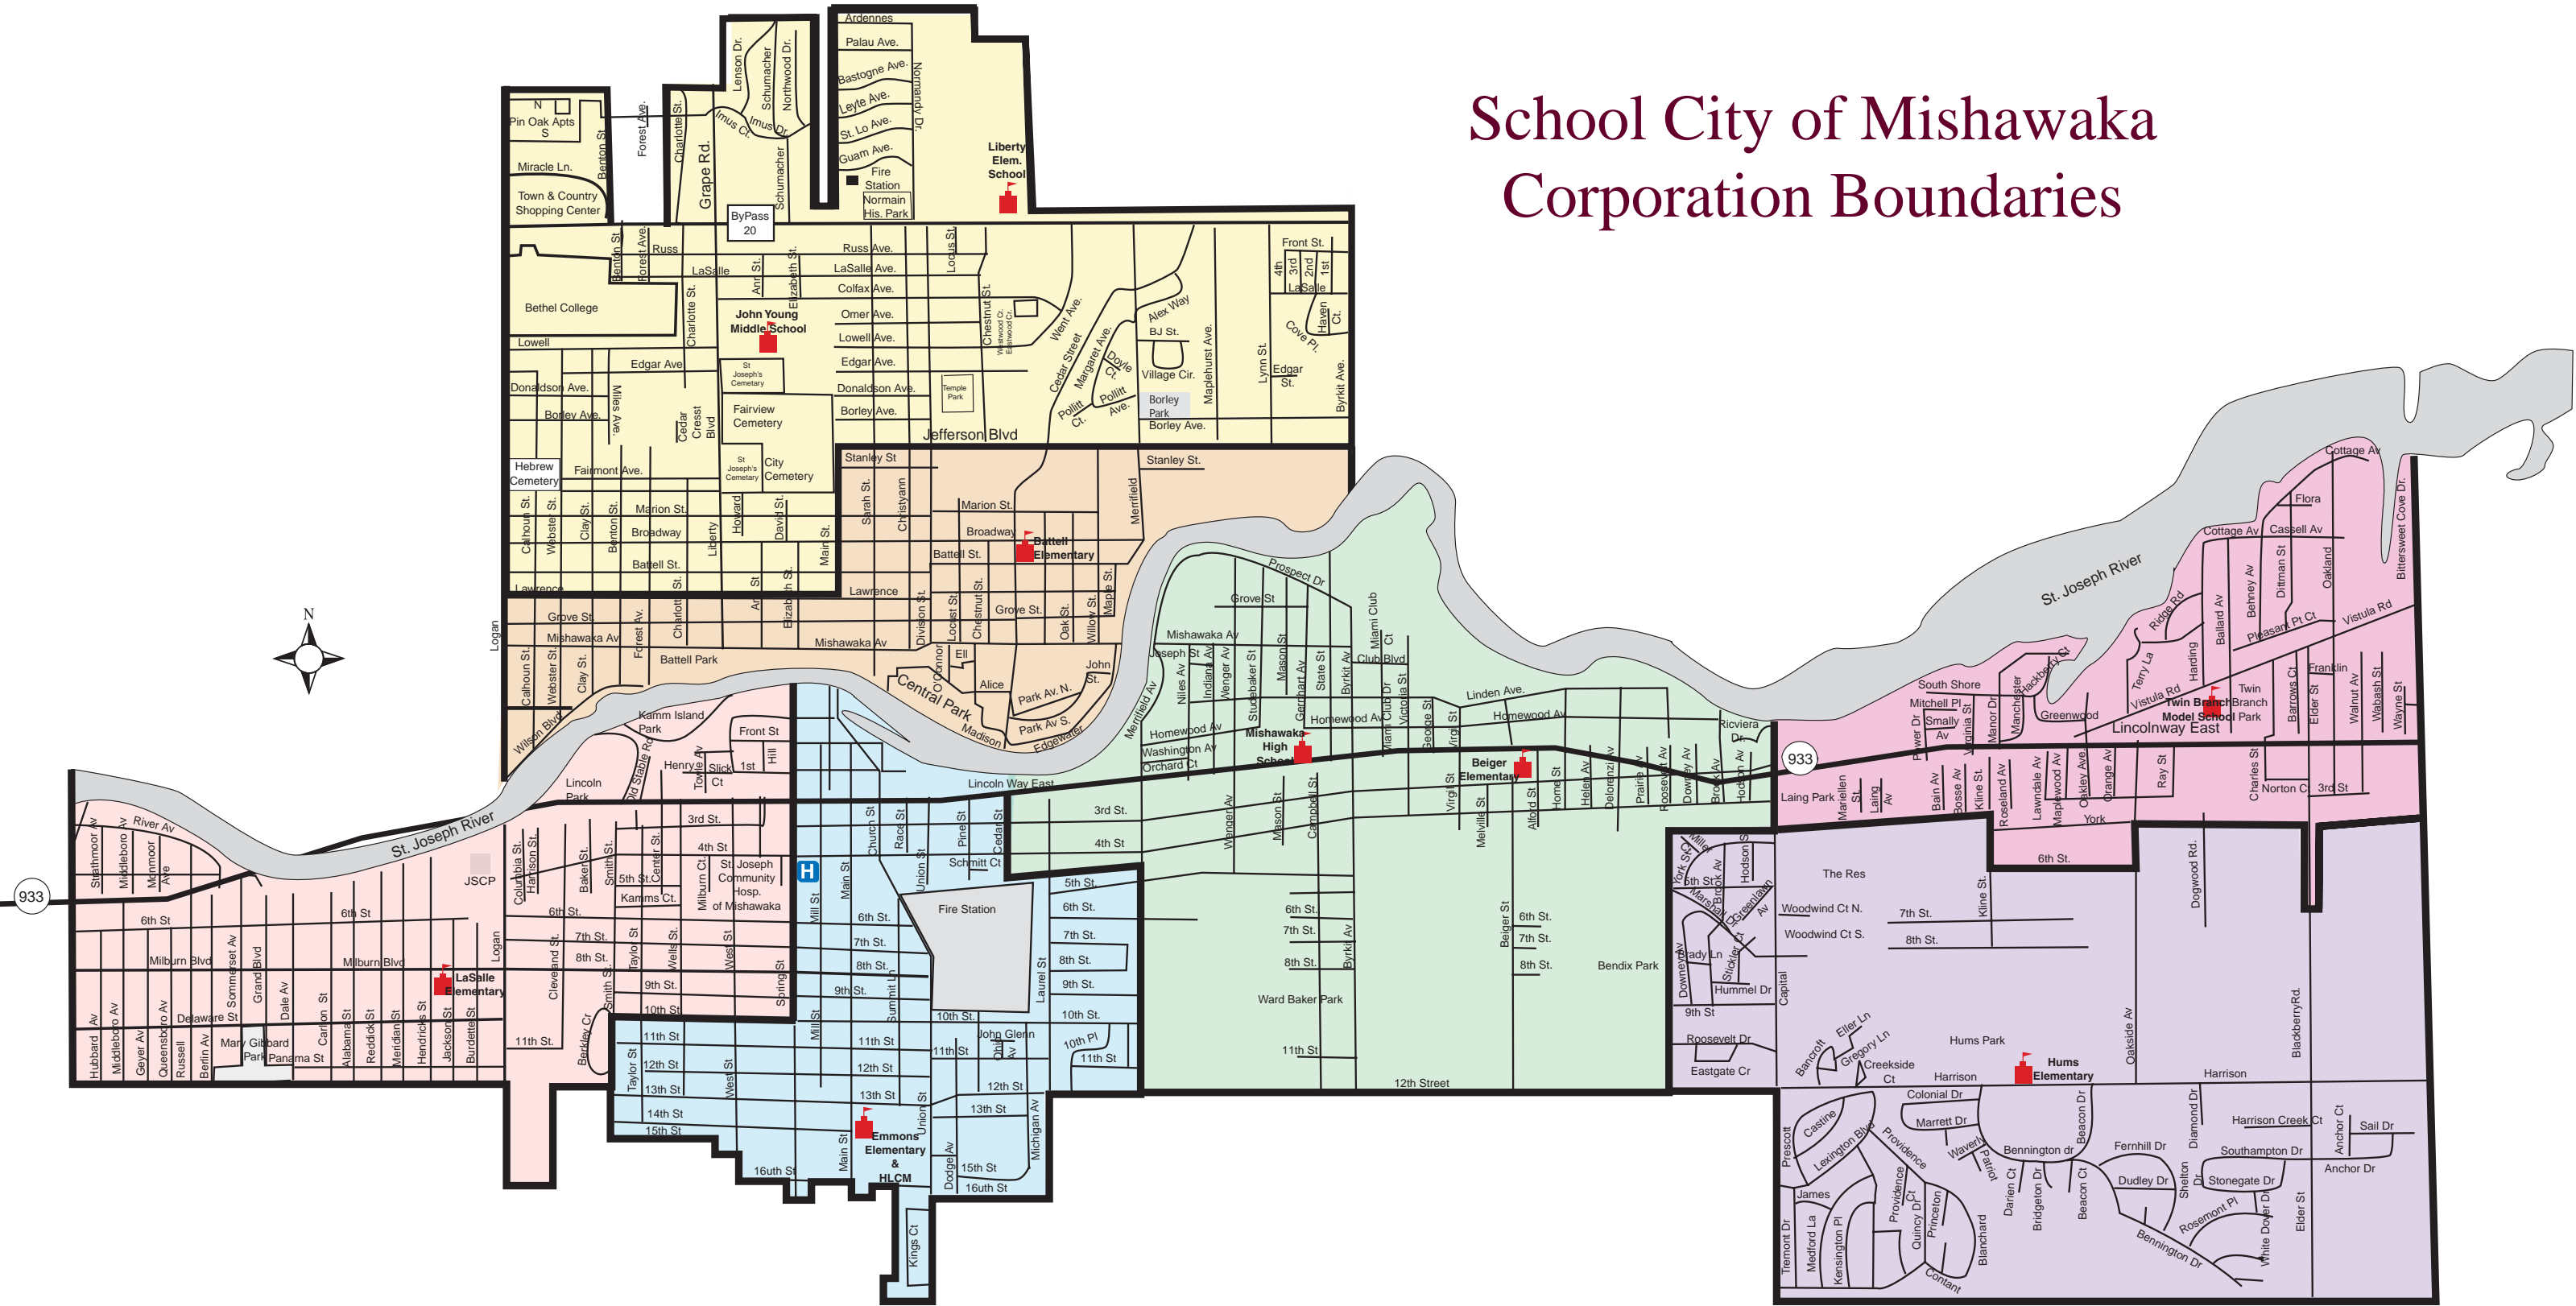

School City of Mishawaka Corporation Boundaries

Battell Elementary School
715 E. Broadway
Mishawaka, IN 46545
254-3900

Beiger Elementary School
1601 Lincoln Way East
Mishawaka, IN 46544
254-4700

Emmons Elementary School
1306 S. Main Street
Mishawaka, IN 46544
254-4600

Hums Elementary School
3208 Harrison Road
Mishawaka, IN 46544
254-3800

LaSalle Elementary School
1511 Milburn Blvd.
Mishawaka, IN 46544
254-4800

Liberty Elementary School
600 E. Pregel Drive
Mishawaka, IN 46545
254-3700